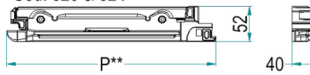

Cod. 520 & 524

** P [mm] : MISURA PERSONALIZZABILE
CUSTOMIZABLE MEASUREMENT