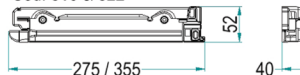

Cod. 516 & 522