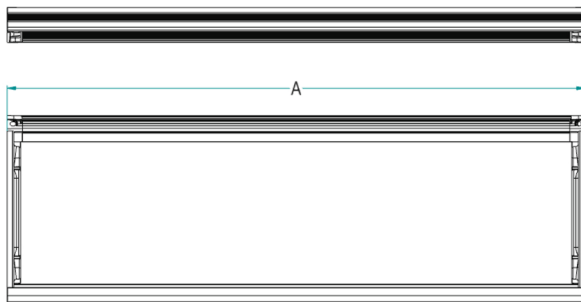

516-520-522-524

ikona - ellite

516 = Con supporti laterali telescopici.

Lower frame in aluminium with plastic supports.

522 = With telescopic lateral plastic supports and front aluminium frame with led light included.

Cod. 516 & 522

Cod. 520 & 524

** P [mm] : MISURA PERSONALIZZABILE
CUSTOMIZABLE MEASUREMENT