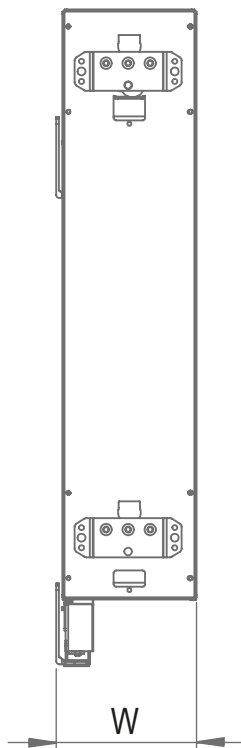

7104KK

BASE - Bases

	L [mm]	150	200	250
	W [mm]	112	162	212

Mobile Cabinet	Pensile Wall unit	Base Base
D [mm]	-	474