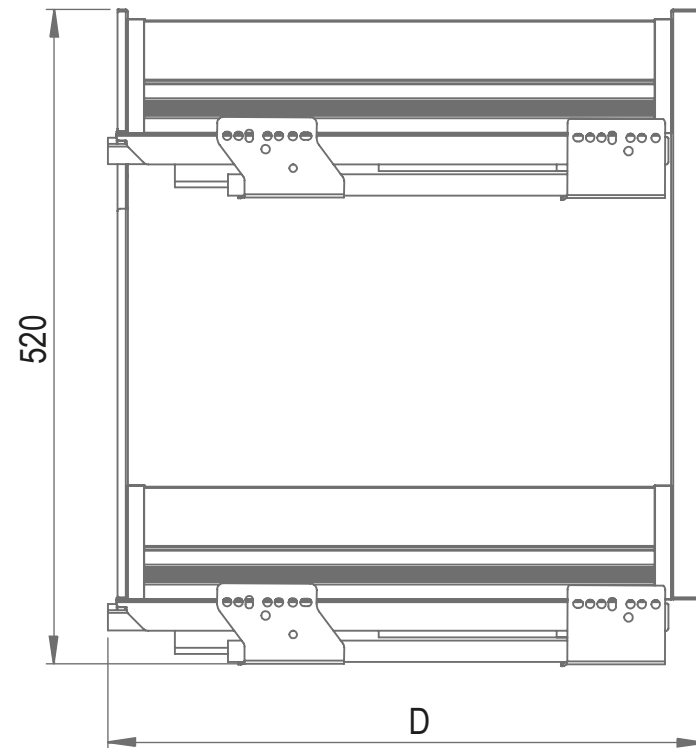

7104KK

BASE - Bases

	L [mm]	150	200	250
	W [mm]	112	162	212

Mobile Cabinet	Pensile Wall unit	Base Base
D [mm]	-	474