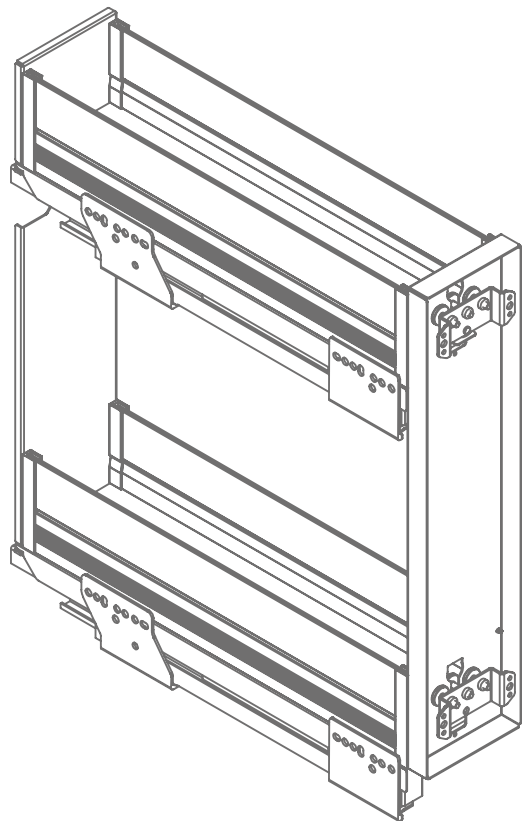

7104KK

BASE - Bases

	L [mm]	150	200	250
	W [mm]	112	162	212

Mobile Cabinet	Pensile Wall unit	Base Base
D [mm]	-	474