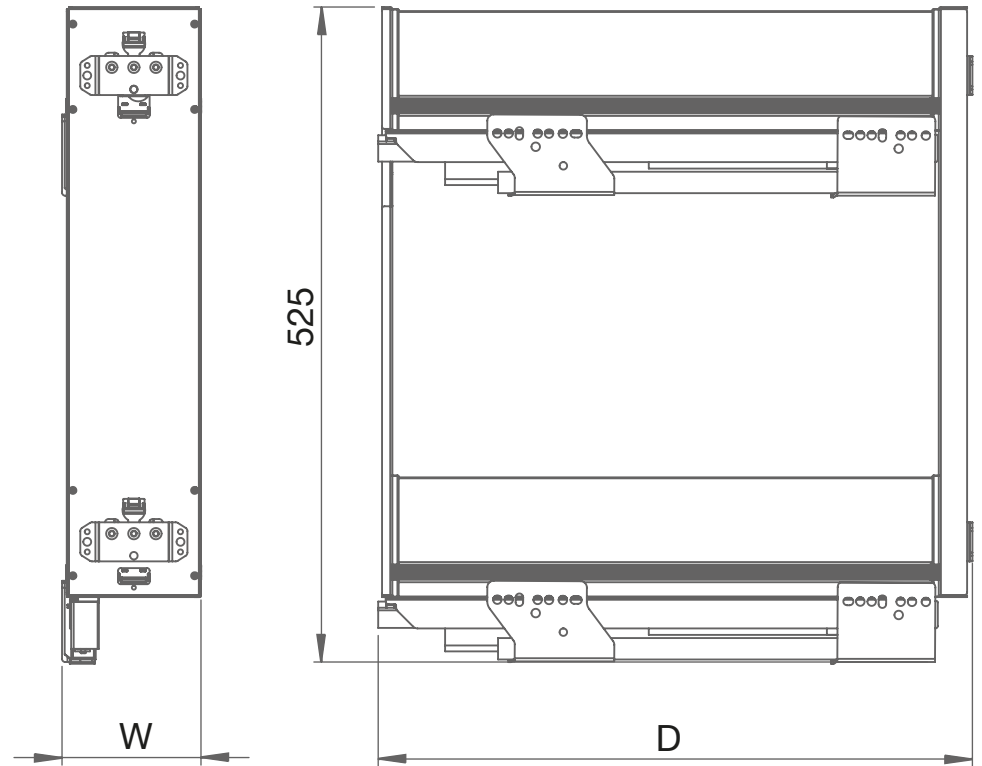

7104KK

BASE

	L [mm]	150	200
	W [mm]	112	162

Mobile Cabinet		Base Base
D [mm]		474