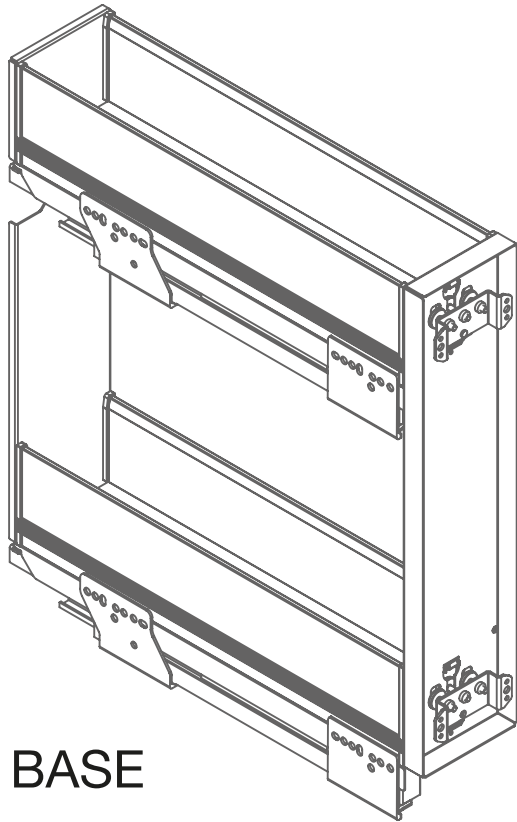

7104KK

BASE

	L [mm]	150	200
	W [mm]	112	162

Mobile Cabinet		Base Base
D [mm]		474