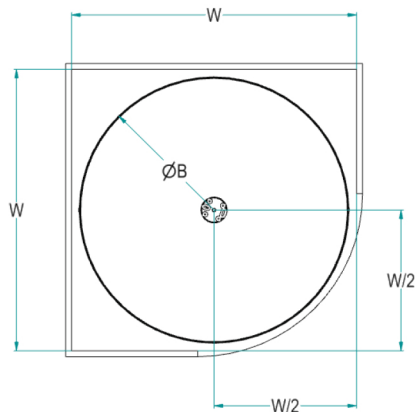

### 4/4 carousel for corner column

INOXA

SCHEDA TECNICA - DATASHEET

830 H H (AS) / 705 AR

Optional -  
AS - Anti-scivolo  
Anti-slip

Balcone / Rim  
H - for Ikona & Hyper  
Lamiera / 1,2mm Metal Sheet

#### Dimensioni - Dimensions

Code	ØB [mm]	W [mm]
705	705	764
820	820	864