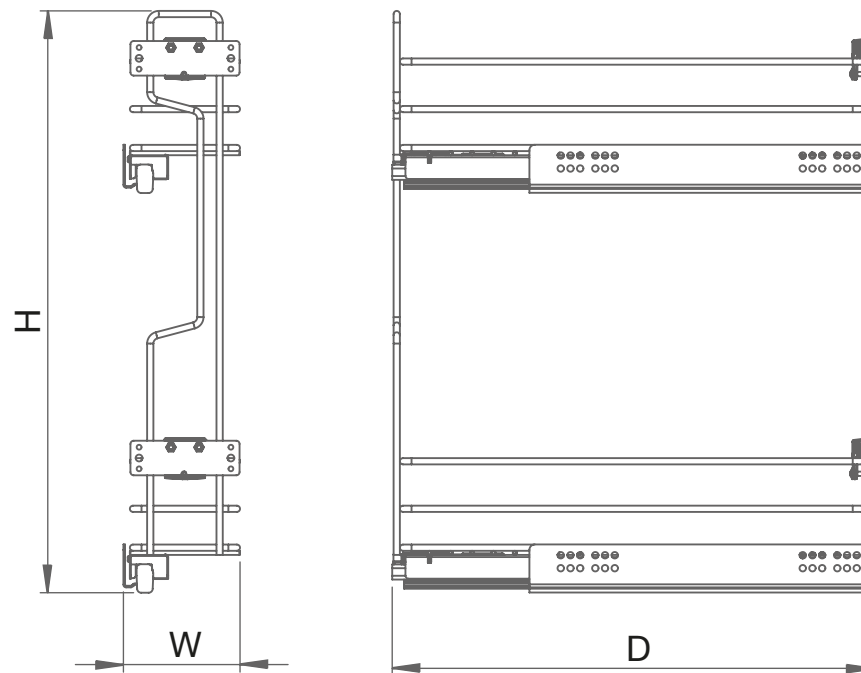

PENSILE
Wall Unit

H [mm]					
01 <i>Hettich</i>	02 <i>Salice</i>	03 <i>Blum TandemPlus</i>	04 <i>Grass</i>	05 <i>Samet</i>	06 <i>Blum Tandem</i>
539	539	542	562	538	537

	L [mm]	150	---	---
	W [mm]	108	---	---

Type	Code	D [mm]					
		01 <i>Hettich</i>	02 <i>Salice</i>	03 <i>Blum TandemPlus</i>	04 <i>Grass</i>	05 <i>Samet</i>	06 <i>Blum Tandem</i>
PENSILE <i>Wall Unit (*)</i>	28	293	283	---	283	---	---
BASE H72 <i>H72 Base Unit</i>	---	---	---	---	---	---	---
	---	---	---	---	---	---	---

(*) - Solo per Pensili L=150mm - Only for L=150mm Wall Units